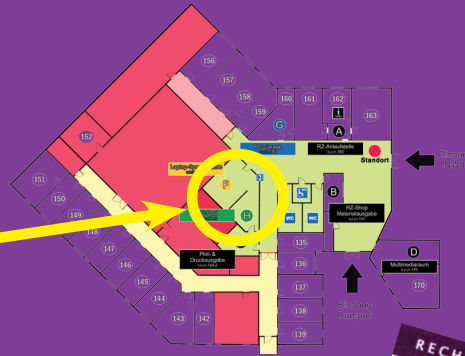

# Do you want to access **THE INTERNET** on Campus?

1 Check out:  
[HTTPS://LAPS.UNI-BAYREUTH.DE/LAPCAL](https://laps.uni-bayreuth.de/lapcal)

2 Make an appointment...

3 ... bring your laptop & student card with you.